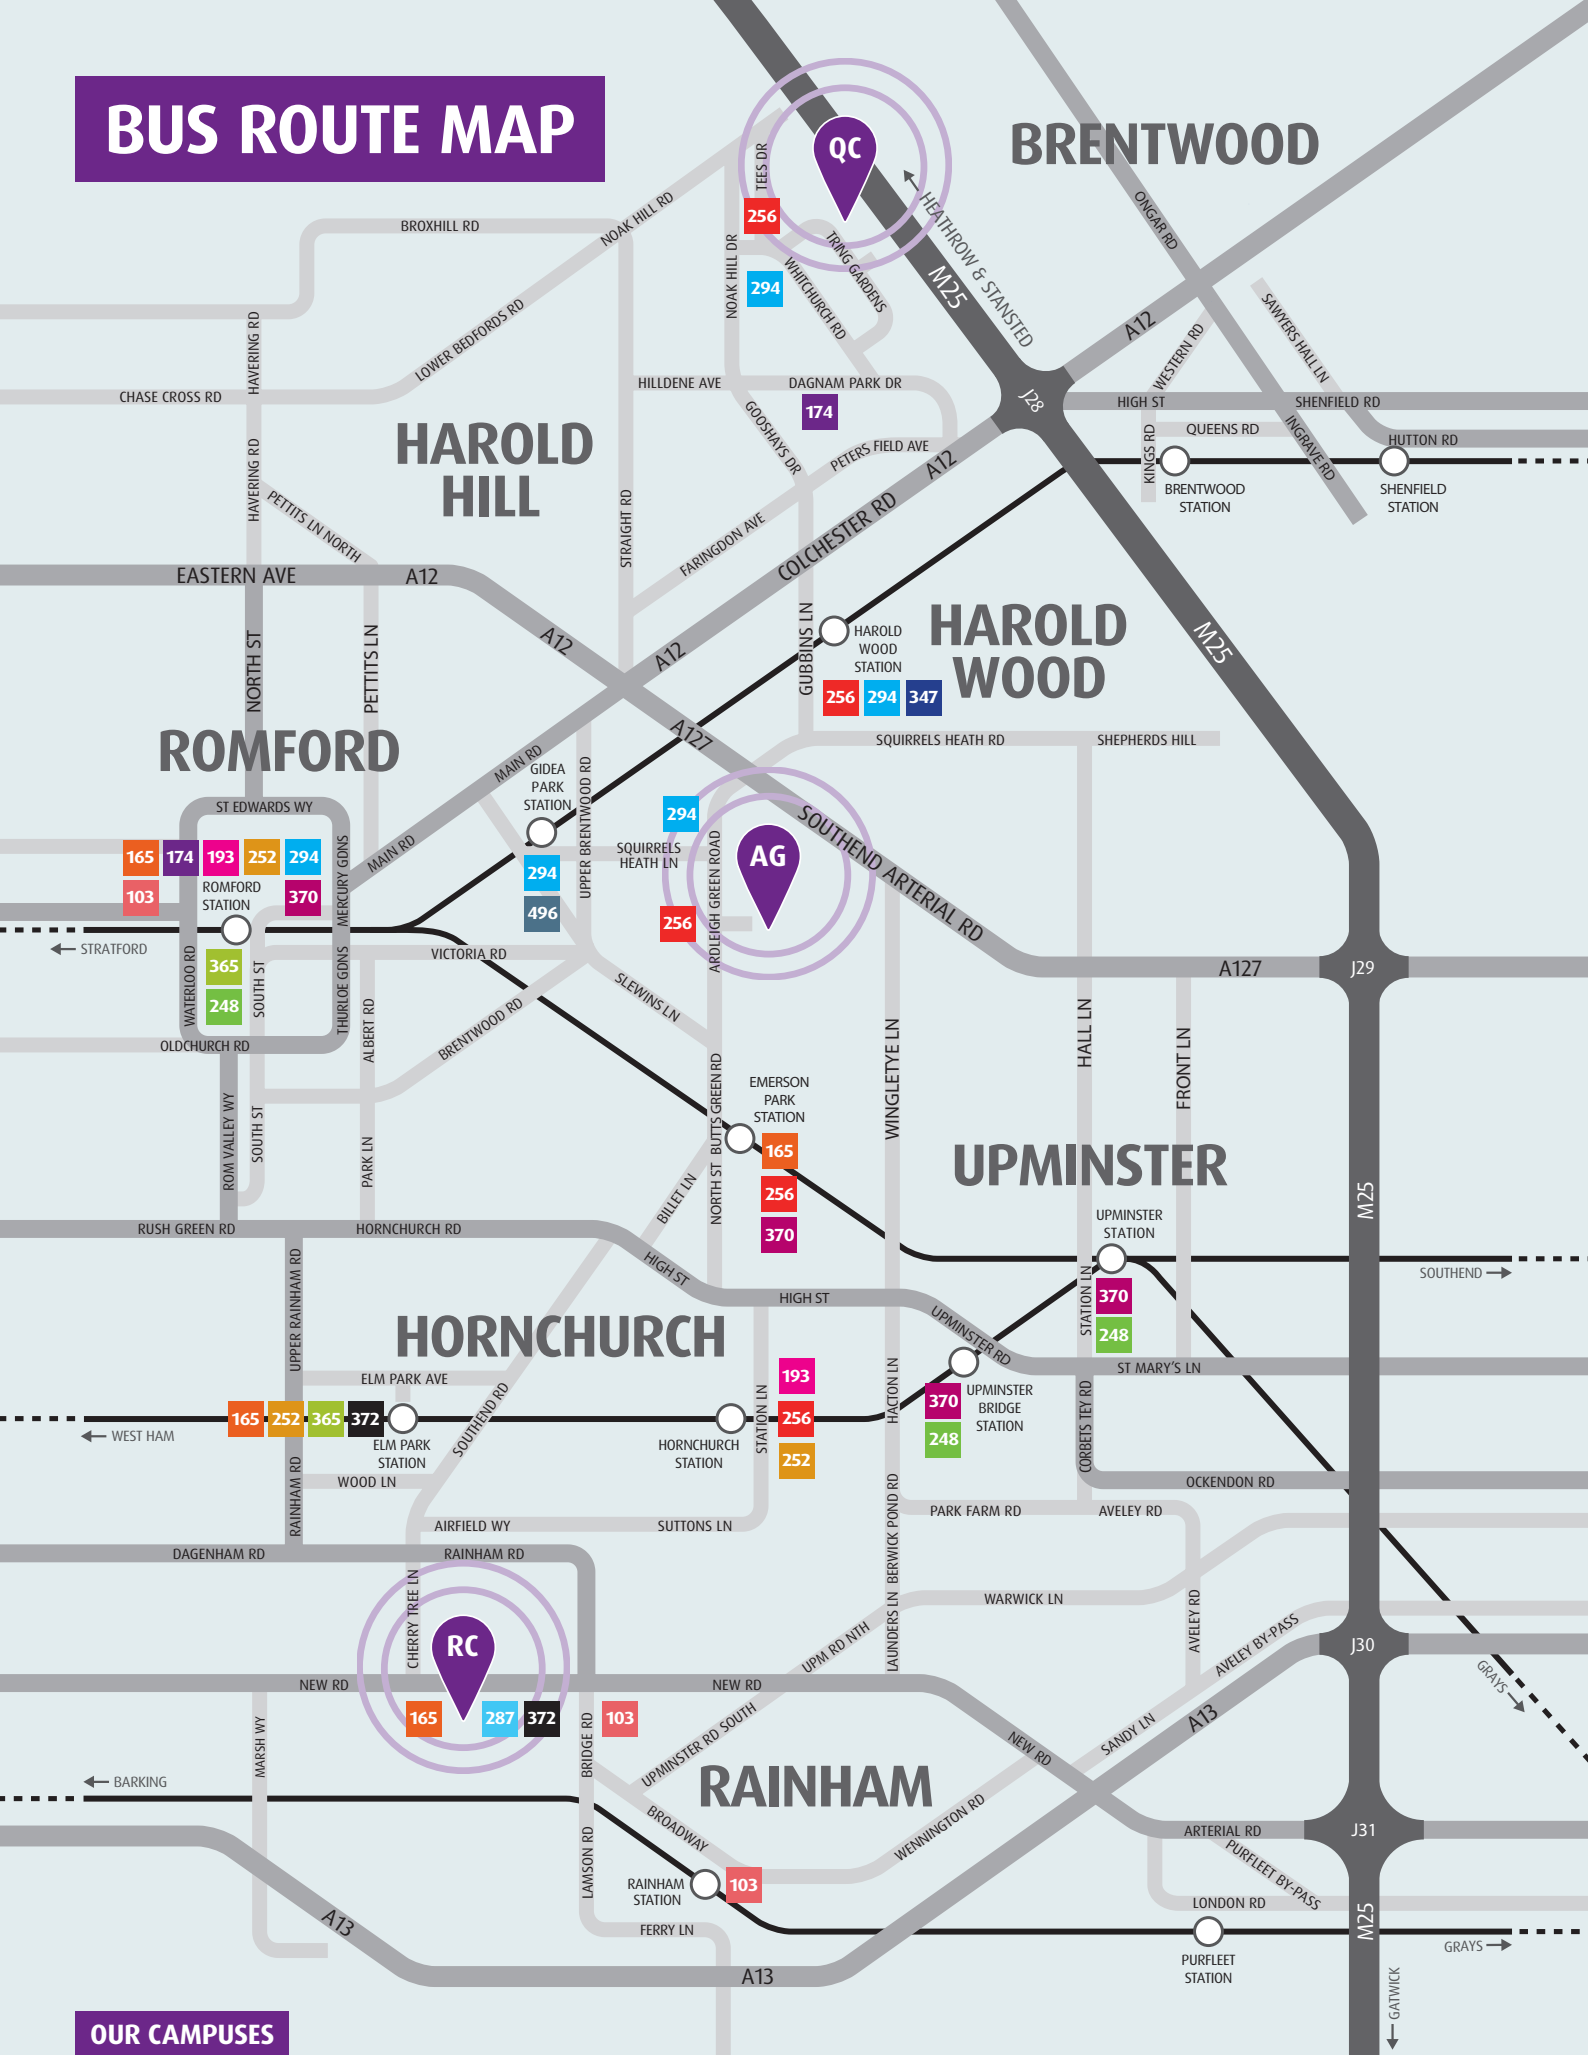

BUS ROUTE MAP

OUR CAMPUSES

Ardleigh Green Campus
 Ardleigh Green Road
 Hornchurch, Essex RM11 2LL
 Tel: 01708 455 011

Quarles Campus
 Tring Gardens, Harold Hill
 Romford, Essex RM3 9ES
 Tel: 01708 455 011